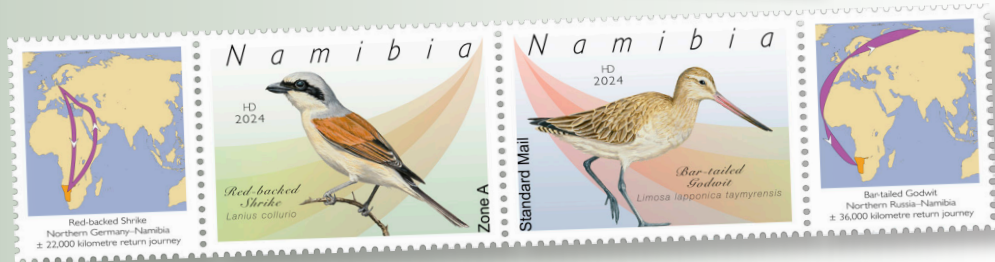

NamPost Philately Programme Preview 2024

We Deliver More.

nampost®

INTRODUCTION

Dear esteemed Philatelist,

We are very proud to present another exciting collection of stamp issues for 2024! We once again celebrate Namibia's great natural heritage, which is an integral part of the global environment. The breakup of Gondwanaland not only formed Namibia's coastline more than 80 million years ago, but culminated in today's continents. Many of the migratory birds that visit Namibia come from far-distant parts of the world, as do the sea turtles in our waters. Enjoy – and help protect – them all!

Issue date: 22 May 2024

Artist: Helge Denker

Products: Ten-stamp souvenir sheet;

Stamp sizes: 30 mm x 30 mm (1);

40 mm x 30 mm (5); 40 mm x 40 mm (3)

50 mm x 30 mm (1)

Quantities: 10,000 sheets

2024.05.22

MIGRATORY BIRDS OF NAMIBIA

Issue date: 11 October 2024

Artist: Helge Denker

Products: Four stamps;
first-day cover with special canceller & information insert

Stamp size: 40 mm x 30 mm

Quantities: 10,000 stamps of each denomination;

500 first-day covers

Migratory birds are astounding aerial voyagers that undertake return journeys of many thousands of kilometres to spend time in Namibia, usually to avoid the harsh winters of the higher latitudes of the northern hemisphere. Dozens of species arrive in substantial numbers soon after the first rains, and depart again in late summer.