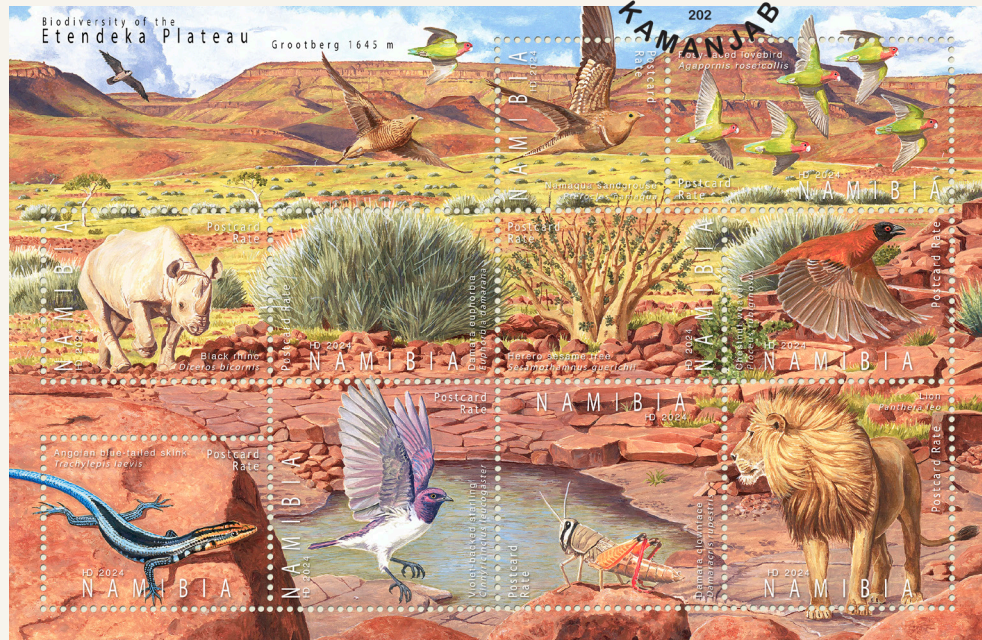

Mr Benjamin Jakobs

Executive, Retail Channel

+264 61 201 3007 bennieja@nampost.com.na

ETENDEKA PLATEAU OF NAMIBIA

The Etendeka Plateau is a unique geological remnant of the formation of the southern African coastline. The breakup of the supercontinent Gondwanaland resulted in extensive volcanic activity that produced vast basalt landscapes. Today these are home to interesting and diverse fauna and flora.

Issue date: 22 May 2024

Artist: Helge Denker

Products: Ten-stamp souvenir sheet;

Stamp sizes: 30 mm x 30 mm (1);

40 mm x 30 mm (5); 40 mm x 40 mm (3)

50 mm x 30 mm (1)

Quantities: 10,000 sheets

2024.05.22

MIGRATORY BIRDS OF NAMIBIA

Issue date: 11 October 2024

Artist: Helge Denker

Products: Four stamps;
first-day cover with special canceller & information insert

Stamp size: 40 mm x 30 mm

Quantities: 10,000 stamps of each denomination;

500 first-day covers

Migratory birds are astounding aerial voyagers that undertake return journeys of many thousands of kilometres to spend time in Namibia, usually to avoid the harsh winters of the higher latitudes of the northern hemisphere. Dozens of species arrive in substantial numbers soon after the first rains, and depart again in late summer.