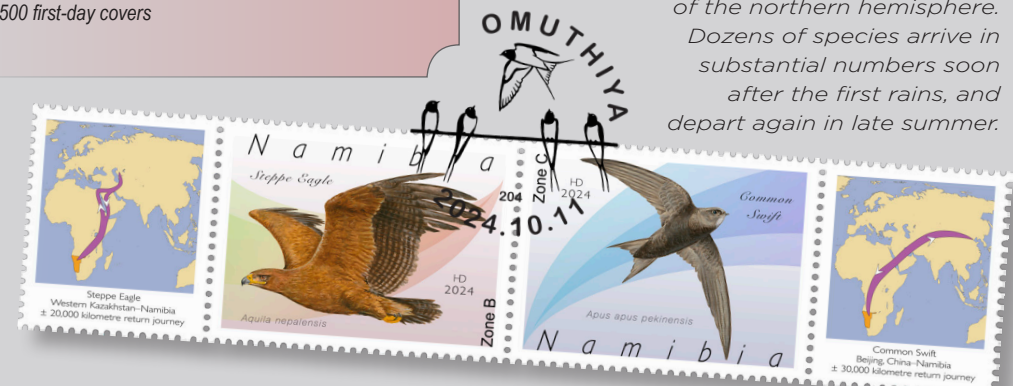

MIGRATORY BIRDS OF NAMIBIA

Issue date: 11 October 2024

Artist: Helge Denker

Products: Four stamps;
first-day cover with special canceller & information insert

Stamp size: 40 mm x 30 mm

Quantities: 10,000 stamps of each denomination;

500 first-day covers

Migratory birds are astounding aerial voyagers that undertake return journeys of many thousands of kilometres to spend time in Namibia, usually to avoid the harsh winters of the higher latitudes of the northern hemisphere. Dozens of species arrive in substantial numbers soon after the first rains, and depart again in late summer.